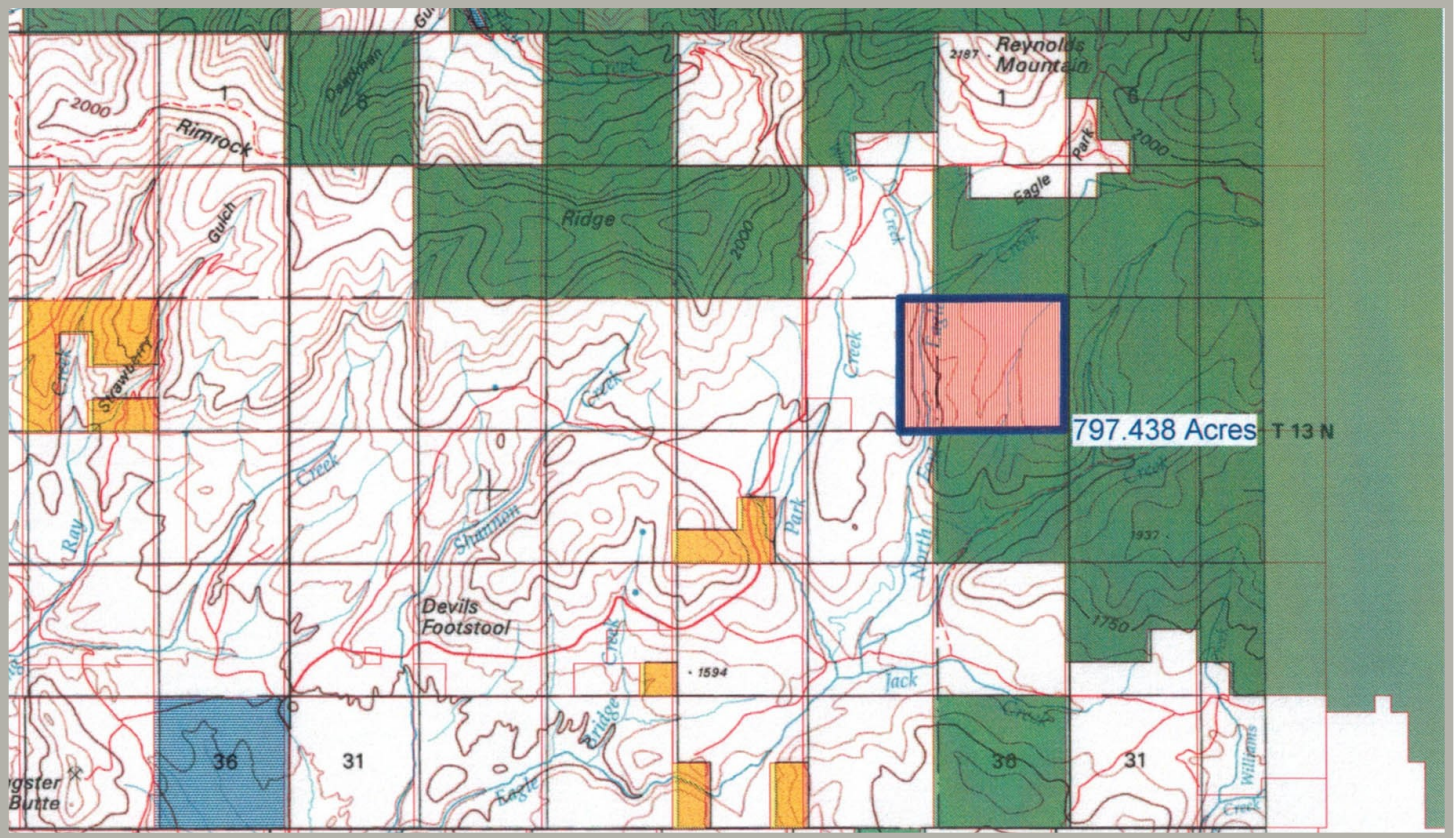

The land provides a home-site with a cased well and is perimeter fenced. Legal access is gained via an excellent graveled road.

LOCATION: Big Elk Ranch is located in West-Central MT surrounded by four mountain ranges: Little Belt Mountains; Big Belt Mountains; Castle and Crazy Mountains. The property is 26 miles north of White Sulphur Springs and is accessed mostly via Smith River Rd.

Bozeman is a 68 mile drive to the south and Yellowstone National Park can be reached 115 miles to the south via Livingston and Gardiner MT.

ACREAGE & LEGAL DESC.: 640 Acres, Sect. 13, T13N R05E, All, MPM

(Geocode: 47-2224-13-1-01-01-0001)

160 Acres, Sect. 14, T13N R05E, E2E2, MPM

(Geocode: 47-2224-14-1-01-02-0000)

800 Acres Total Deeded.

CLIMATE: 20-to-30 in. of precipitation according to the Climate Atlas of MT.

PLANTS & TREES:

TAXES: On Request.

PRICE: \$1,900,000.

BIG ELK RANCH

HUNTING AND FISHING:

Big Elk Ranch is within the FWP Region 4. The Deer and Elk Region 146 and the Central Fishing Region.

BIG ELK RANCH, WHITE SULPHUR SPRINGS