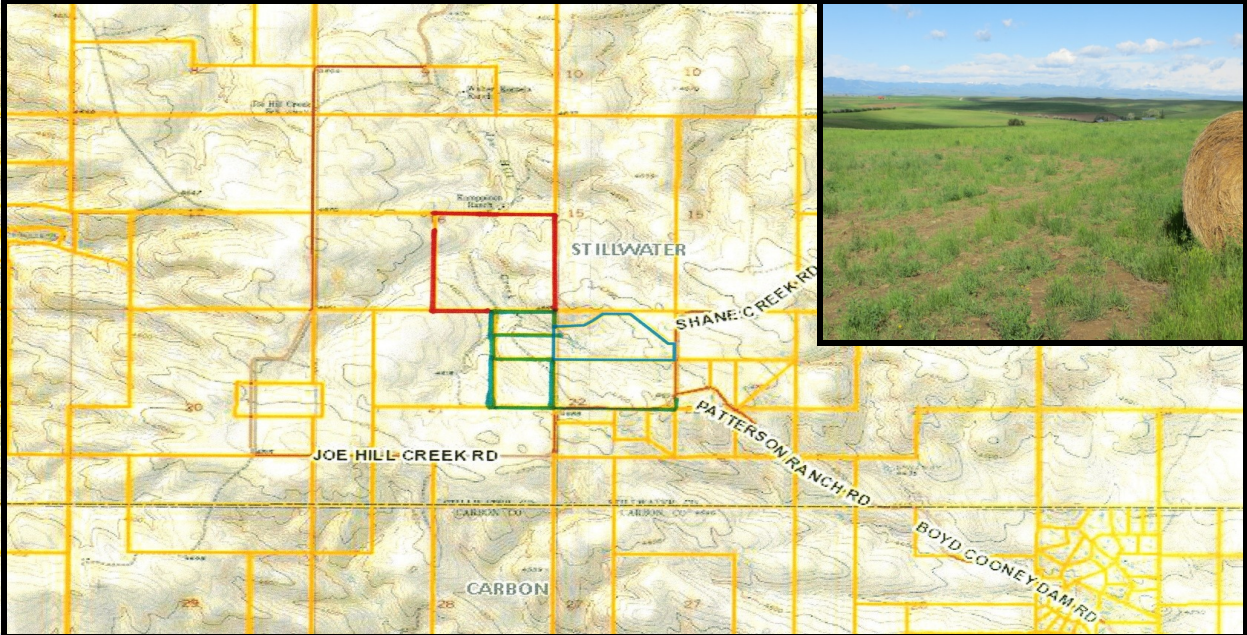

## BEARTOTH MOUNTAIN VIEW FARM 360 ACRES NEAR COLUMBUS, MT

**\$450,000**

406-656-5636 [sales@scottwesternrealty.com](mailto:sales@scottwesternrealty.com) [www.scottwesternrealty.com](http://www.scottwesternrealty.com)

Beartooth Mountain View Farm is located just 4 miles from Cooney Dam. This 360 acre (200 deeded) farm is offered with 3 a bedroom home. Currently used mainly for Hay and Pasture, the farm lies approximately 20 miles from the town of Red Lodge with its renowned ski hill only a further 4 miles away. This most scenic location is flanked by the Beartooth mountains which provide a wonderful panoramic view from the property. Cooney Dam offers enthusiasts a playground for boating fishing and other water recreation. Montana's largest city of Billings is easily accessible, lying approximately 45 miles to the north east.